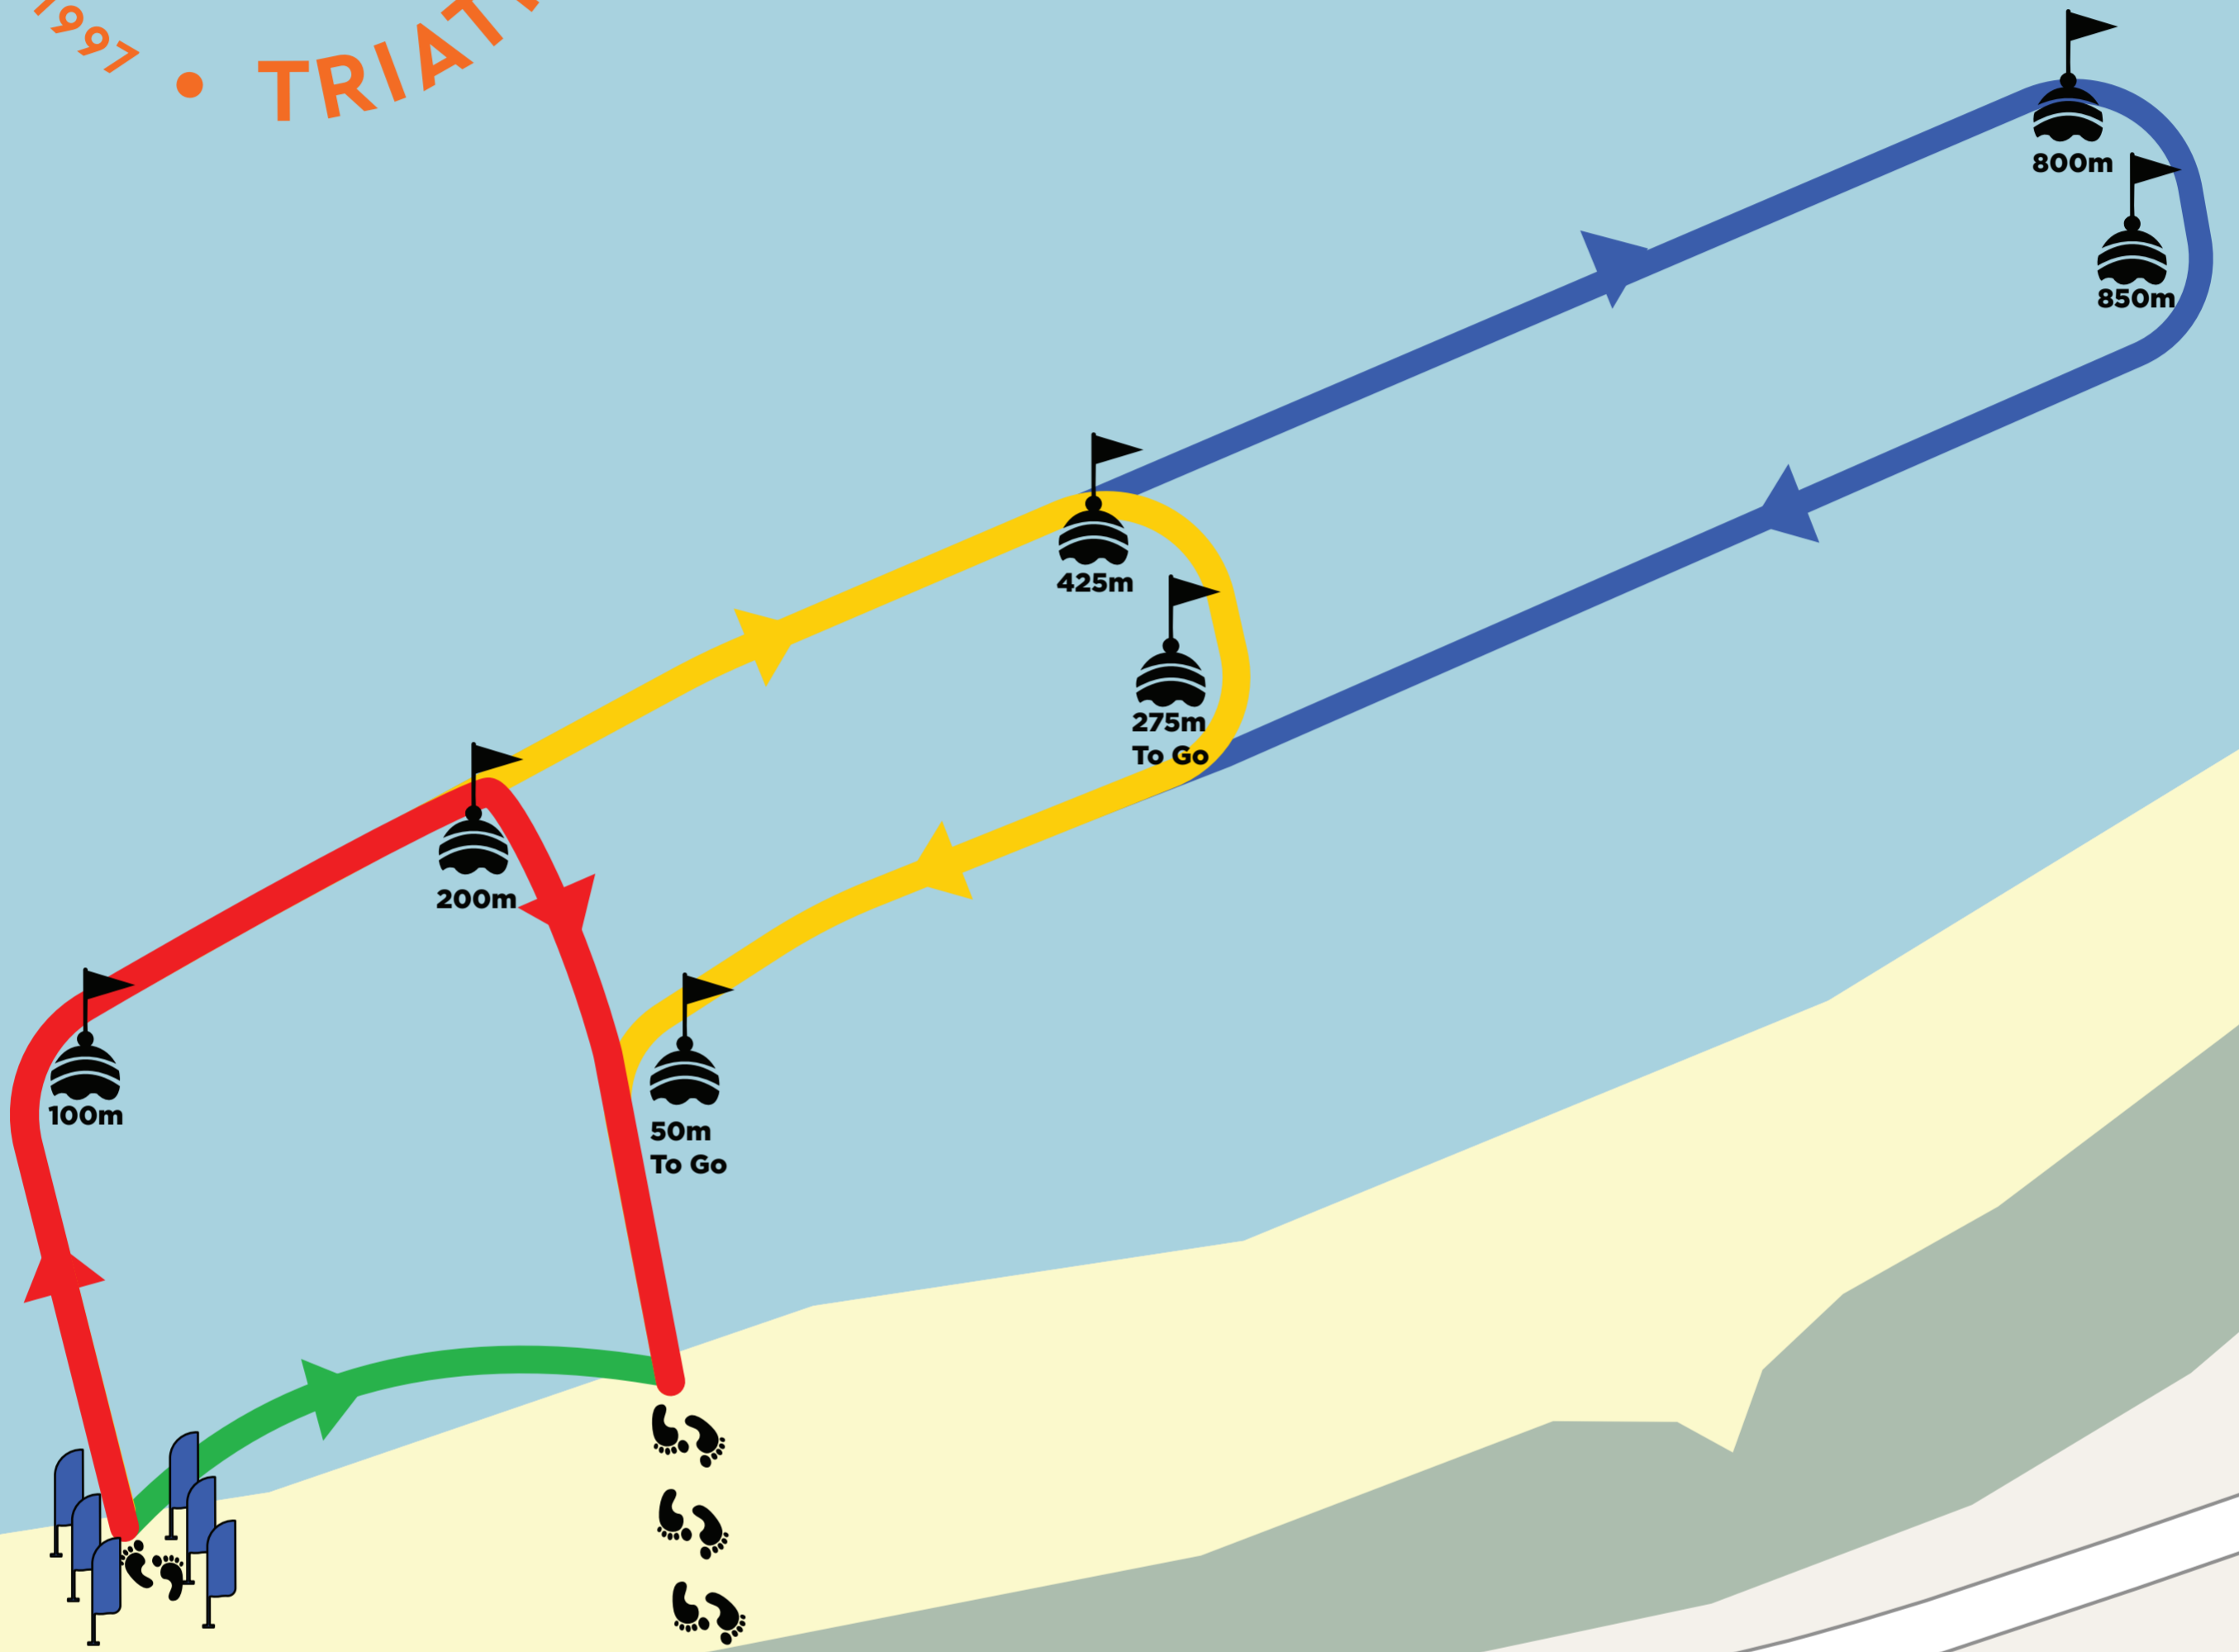

# BYRON BAY

EST. 1997 • TRIATHLON

Byron SLSC

**OLYMPIC - 1500m**  
**SPRINT - 750m**  
**TEMPTA - 300m**  
**KIDS - 100m**

# SWIM

# BYRON BAY

EST. 1997 • TRIATHLON

**OLYMPIC - 4 Laps - 40km**  
**SPRINT - 2 Laps - 20km**  
**TEMPTA - 1 Lap - 10km**

# BYRON BAY

EST. 1997 • TRIATHLON

**Kids Turn Left at  
Playground and  
Return Straight to  
Finish**

**Tempta Keep Right  
and Skip  
Lighthouse Road**

- OLYMPIC - 2 Laps - 10km**
- SPRINT - 1 Lap - 5km**
- TEMPTA - 1 Lap - 3km**
- KIDS - 1 Lap - 400m**